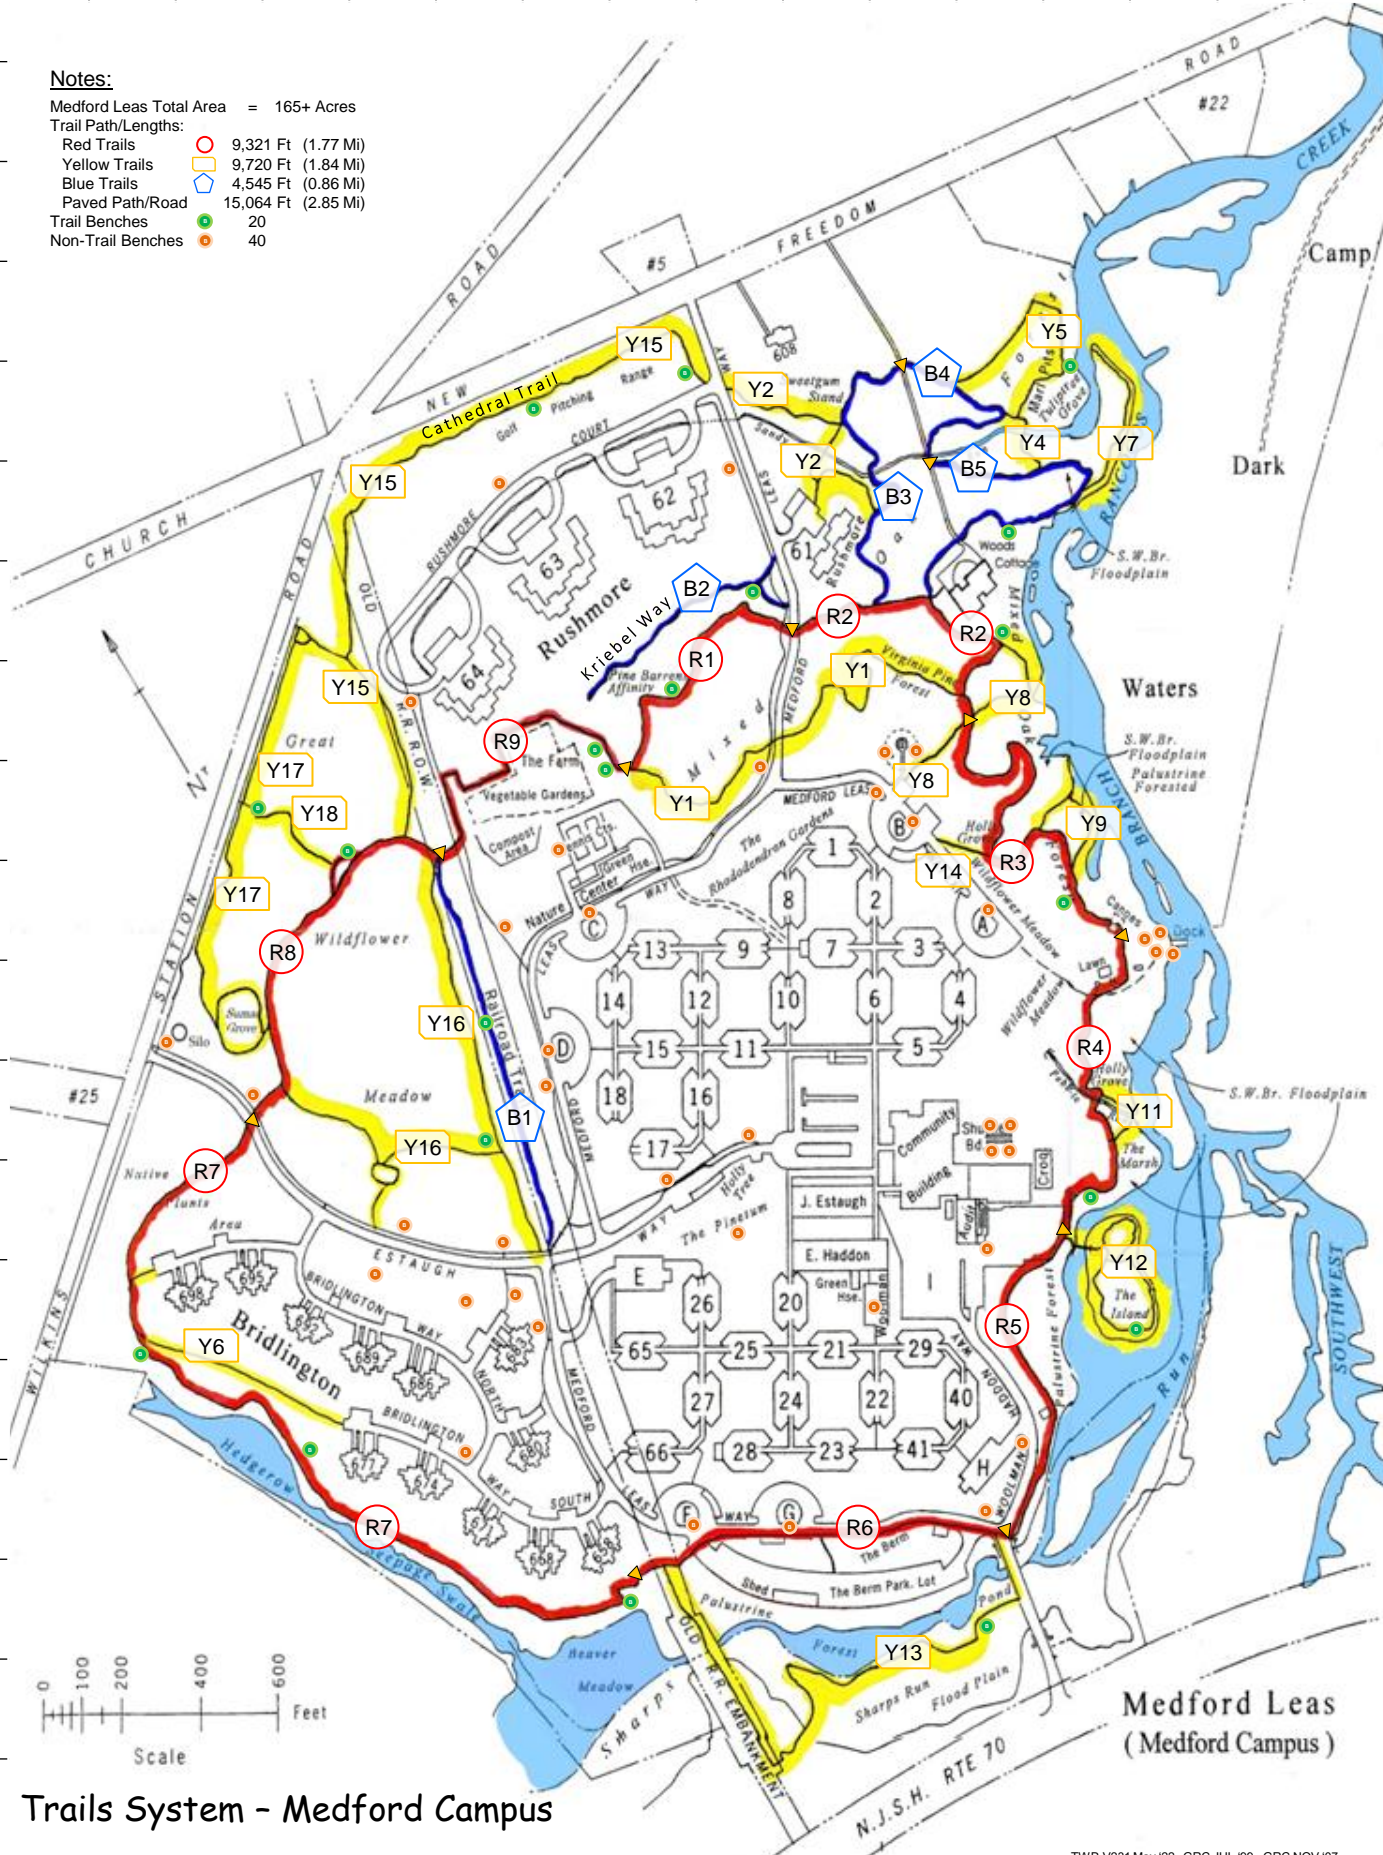

Notes:

- Medford Leas Total Area = 165+ Acres
- Trail Path/Lengths:
 - Red Trails ○ 9,321 Ft (1.77 Mi)
 - Yellow Trails □ 9,720 Ft (1.84 Mi)
 - Blue Trails ◇ 4,545 Ft (0.86 Mi)
 - Paved Path/Road ● 15,064 Ft (2.85 Mi)
 - Trail Benches ○ 20
 - Non-Trail Benches ○ 40

Medford Leas
(Medford Campus)

Trails System - Medford Campus

Notes:

Medford Leas Total Area = 165+ Acres

Trail Path/Lengths:

Red Trails  9,321 Ft (1.77 Mi)

Yellow Trails  9,720 Ft (1.84 Mi)

Blue Trails  4,545 Ft (0.86 Mi)

Paved Path/Road  15,364 Ft (2.91 Mi)

Trails System - Medford Campus
Google Earth